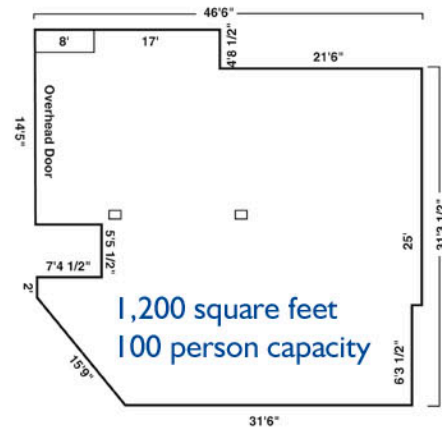

Conference Room