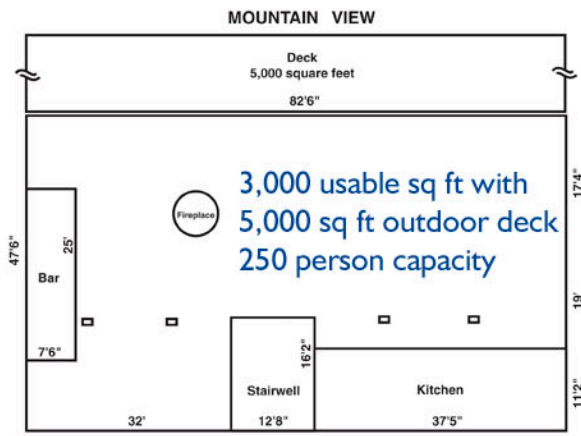

Powderhorn Meeting Facilities

For reservations or more information call 970-268-5700, email sallen@powderhorn.com or visit the web at www.powderhorn.com.

Sunset Grille